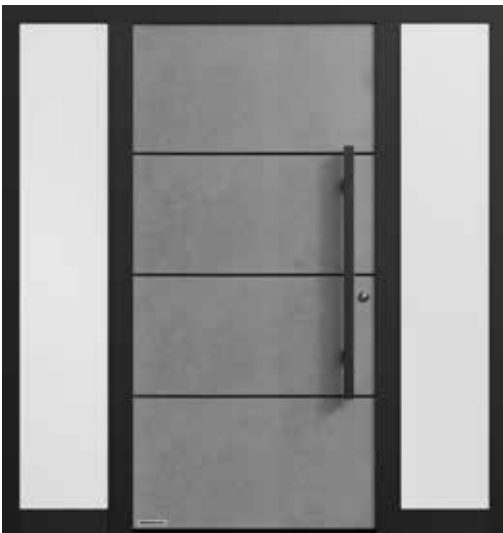

Aluminium entrance door ThermoSafe style 860 with L-pilaster strips
Door leaf in Decoral Cement, door frame in Jet black RAL 9005 fine structure, stainless steel handle HOE 501 black.edition in Jet black RAL 9005 fine structure (optional), surface-mounted pilaster strips in Jet black RAL 9005 fine structure (optional), side elements with ornamental glass Satinato