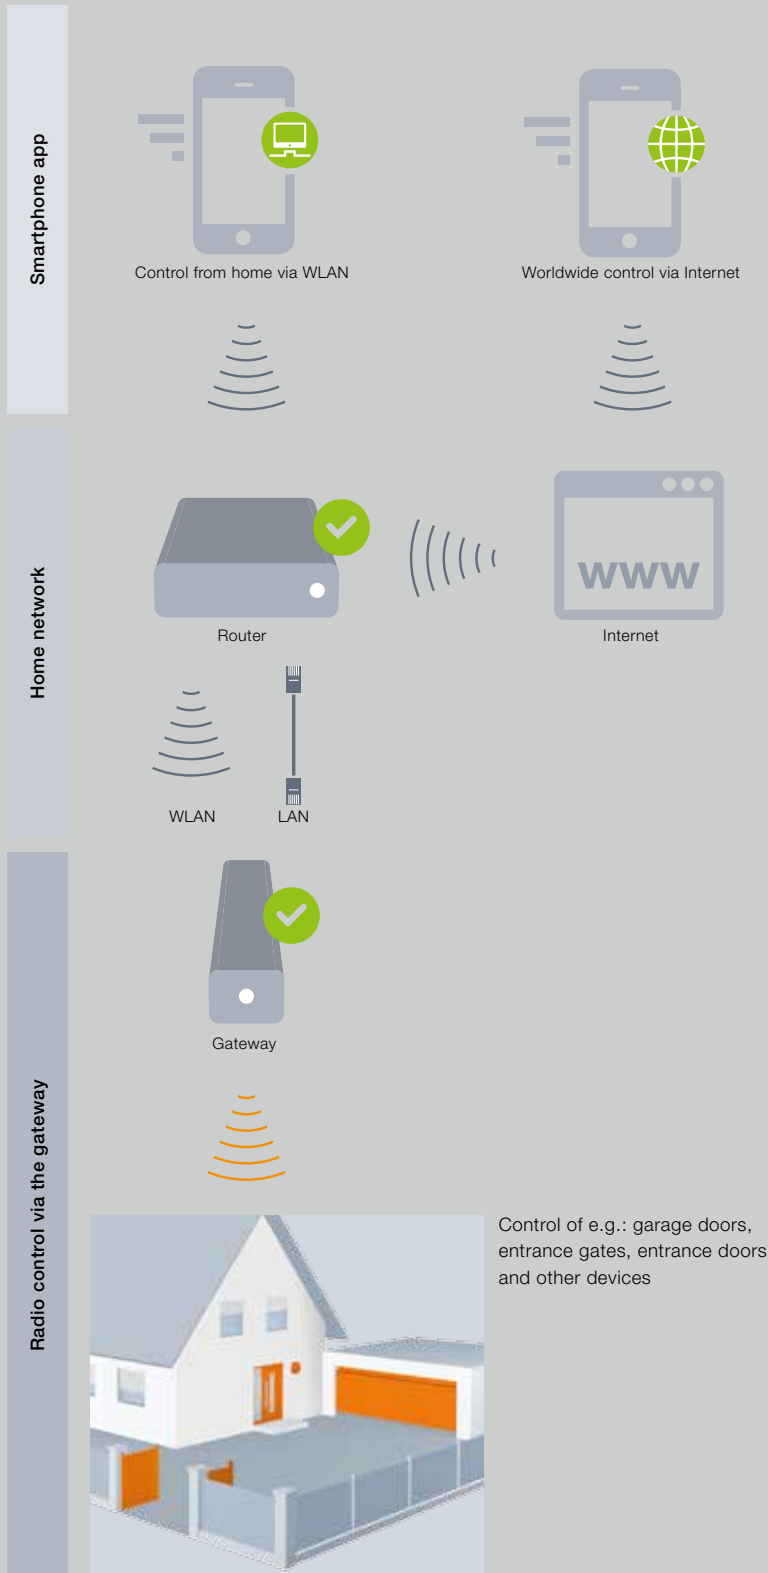

Perfectly in sync with the home network

Take a look at the video at:
www.bisecur-home.com/videos

System requirements

Android devices

- Software version 2.3
- Min. 256 MB RAM

iOS devices

- From software version iOS 6
- From iPod touch, 5th generation
- From iPhone 4S
- From iPad 2
- From iPad mini

Home network

- Broadband Internet access
- WLAN router
  WLAN standard IEEE 802.11b/g/n, encryption WPA-PSK or WPA2-PSK, network name without spaces, access to additional end devices
- Internet browser
  Internet Explorer from version 10, Firefox from version 14, Chrome from version 22, Safari from version 4, other current web browsers with Javascript and CSS3 support
- Available LAN socket on router
- Power supply (100 – 240 V AC, 50 / 60 Hz)
- Smartphone or tablet with access to the App Store^{SM} or to Google^{TM} play
- Location with remote connection to the device to be operated

Internet configuration using the Hörmann portal

You can register your Gateway and your smartphone / tablet on the web page www.bisecur-home.com for worldwide control via the Internet. A one-time registration is done via a certified Hörmann Internet site and ensures the highest data security.