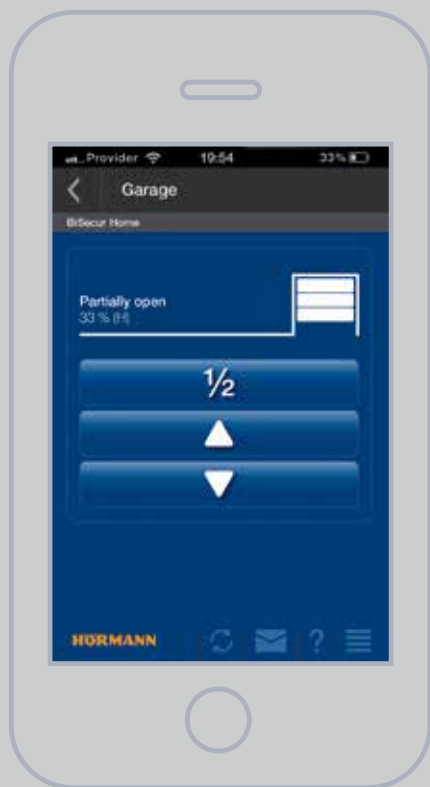

Radio receiver ESE BS

For a choice of direction on different buttons of a control element, for SupraMatic operator*

BiSecur Gateway: simple control via smartphone or tablet

Conveniently from your home:

For convenient operation within your home network, your smartphone or tablet can be easily connected through WLAN.

Anywhere around the world

via the Internet: When you are on the go, you can connect to the BiSecur Gateway through your smartphone's or tablet's Internet connection.

Registering your Gateway and smartphone or tablet on the Internet enables your personal access.

BiSecur gateway

A central control unit for your operators and radio receivers, for up to 10 users, up to 16 functions per user.

* from year of manufacture 2014, series version CI

1

2

3

4

Clear, simple, individual

1 Convenient operation

All functions that you control with your hand transmitters can also be executed with the BiSecur app. The intuitive menu navigation makes operation a breeze.

2 Simple overview

With the BiSecur app, you have an exact overview of the status of your garage door and entrance gate, as well as your entrance door* at all times. Self-explanatory icons show you whether your doors are open or closed or whether your entrance door* is locked or unlocked.