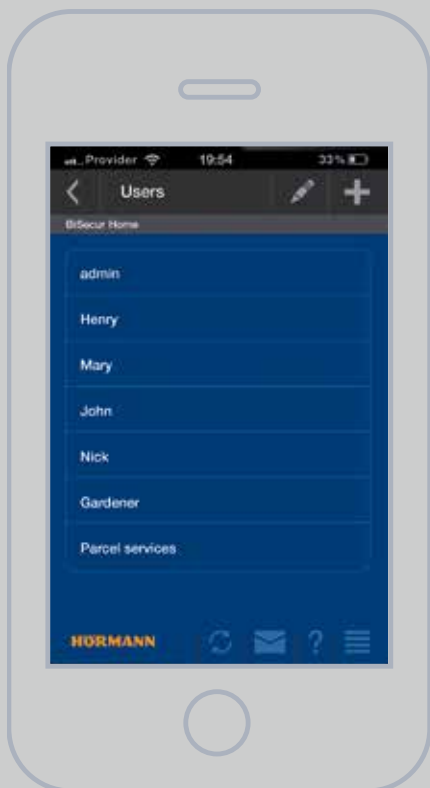

Anywhere around the world

via the Internet: When you are on the go, you can connect to the BiSecur Gateway through your smartphone's or tablet's Internet connection.

Registering your Gateway and smartphone or tablet on the Internet enables your personal access.

BiSecur gateway

A central control unit for your operators and radio receivers, for up to 10 users, up to 16 functions per user.

* from year of manufacture 2014, series version CI

1

2

3

4

Clear, simple, individual

1 Convenient operation

All functions that you control with your hand transmitters can also be executed with the BiSecur app. The intuitive menu navigation makes operation a breeze.

2 Simple overview

With the BiSecur app, you have an exact overview of the status of your garage door and entrance gate, as well as your entrance door* at all times. Self-explanatory icons show you whether your doors are open or closed or whether your entrance door* is locked or unlocked.