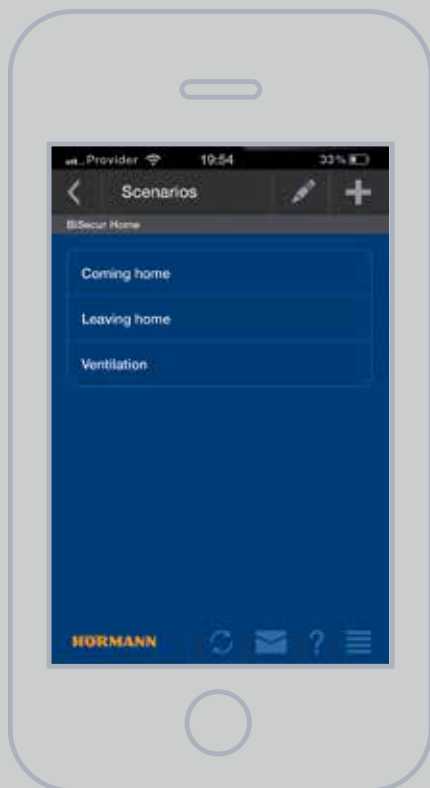

BiSecur gateway

A central control unit for your operators and radio receivers, for up to 10 users, up to 16 functions per user.

* from year of manufacture 2014, series version CI

1

2

3

4

Clear, simple, individual

1 Convenient operation

All functions that you control with your hand transmitters can also be executed with the BiSecur app. The intuitive menu navigation makes operation a breeze.

2 Simple overview

With the BiSecur app, you have an exact overview of the status of your garage door and entrance gate, as well as your entrance door* at all times. Self-explanatory icons show you whether your doors are open or closed or whether your entrance door* is locked or unlocked.

3 Setting up “scenarios”

Simply combine several individual functions to make a scenario. A scenario means that, at the press of a button, you can, for example, open or close your garage door and entrance gate at the same time**, control your entrance door* together with your external lighting or set the ventilation position for two garage doors at the same time. You create the scenarios individually for your personal app usage – exactly the way you want them to be.