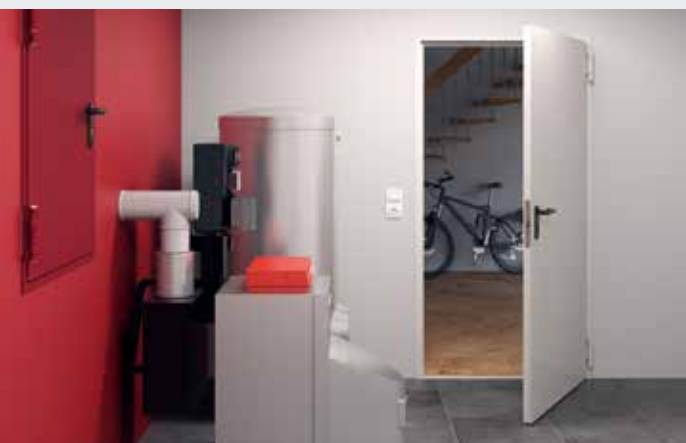

Fire-rated doors

Benefit from Hörmann's expertise in fire protection: for doors in the boiler room or oil tank storage room, but also for the passage from the garage to the house.

- The best-selling boiler room door in Europe H8-5
- Fire-rated door H3 OD for the passage from the garage to the house
- Fire hatch for rooms with oil tanks