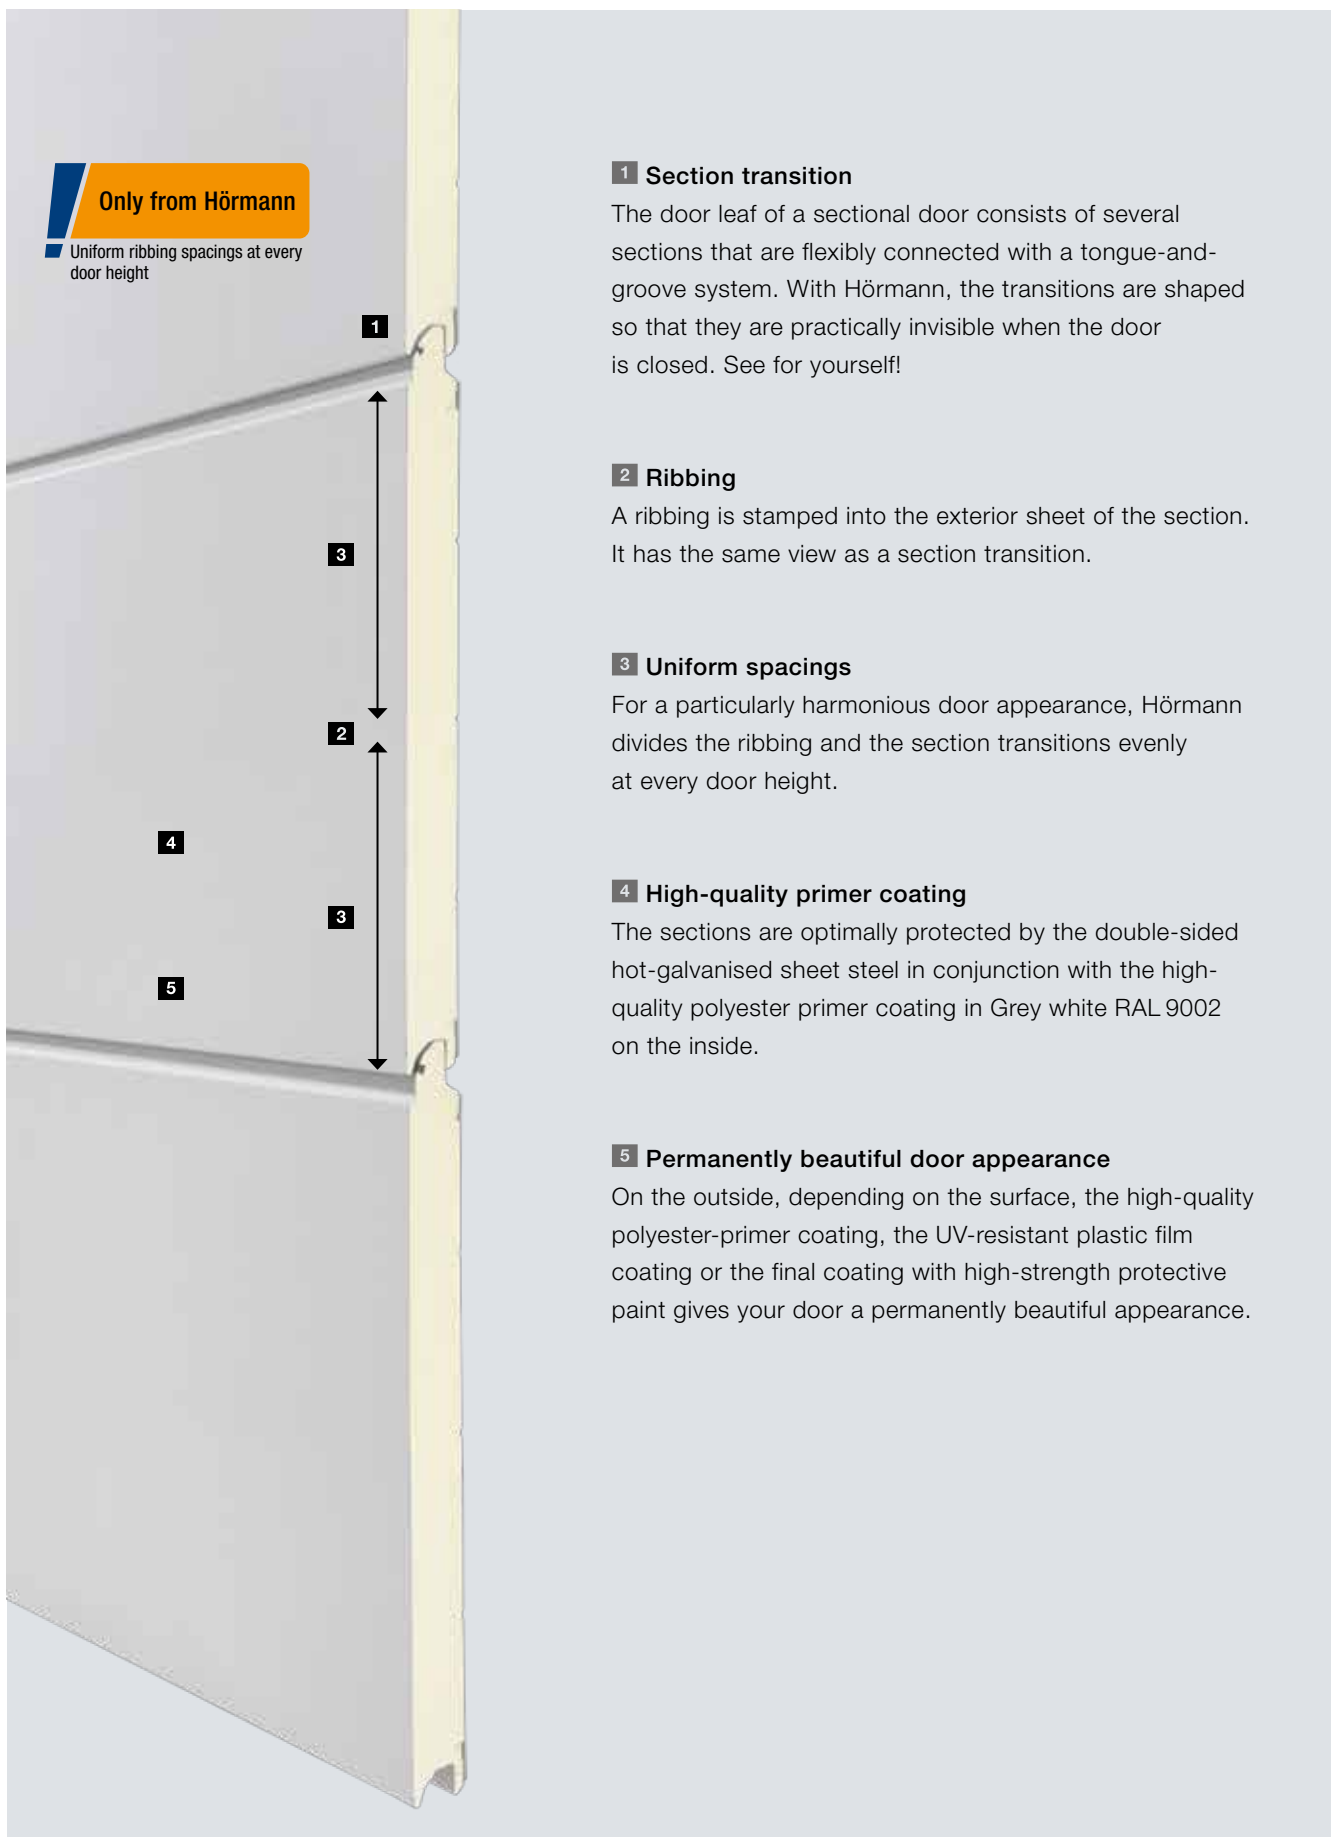

Only from Hörmann
Uniform ribbing spacings at every door height

1 Section transition

The door leaf of a sectional door consists of several sections that are flexibly connected with a tongue-and-groove system. With Hörmann, the transitions are shaped so that they are practically invisible when the door is closed. See for yourself!

2 Ribbing

A ribbing is stamped into the exterior sheet of the section. It has the same view as a section transition.

3 Uniform spacings

For a particularly harmonious door appearance, Hörmann divides the ribbing and the section transitions evenly at every door height.

4 High-quality primer coating

The sections are optimally protected by the double-sided hot-galvanised sheet steel in conjunction with the high-quality polyester primer coating in Grey white RAL 9002 on the inside.

5 Permanently beautiful door appearance

On the outside, depending on the surface, the high-quality polyester-primer coating, the UV-resistant plastic film coating or the final coating with high-strength protective paint gives your door a permanently beautiful appearance.