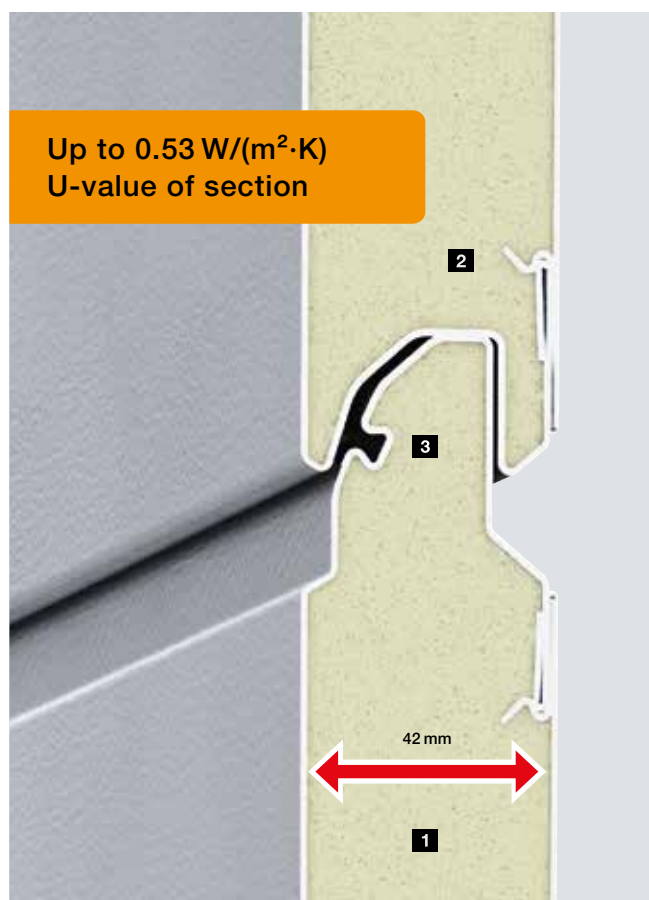

Steel sectional doors

With maximum energy efficiency and performance

DSU

The bestseller with excellent thermal insulation

- 42 mm thick sections **1**
- Supported sections **2** carry the door leaf weight
- Single lip seal in the section transitions **3**