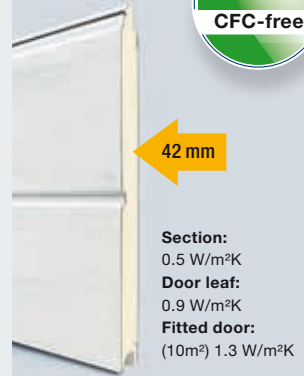

Door design options and door automation

DSU 40 M-ribbed

Colour choice

Our colours are polyester-primer coated on hot galvanised steel with a woodgrain embossment. The durable finish allows for minor scratches to be repaired without leaving any visible sign of damage, and largely prevents dust and dirt from settling. The outside of the door comes in the colour of your choice while the inside is Grey White (RAL 9002), stucco textured.

Your choice of glazings

Incorporate glazing to give your garage an individual look or to match the architectural style of your home. The DURATEC® synthetic double glazing in Hörmann's sectional doors is exceptionally resistant to scratches even after repeated washing and heavy use.

Only from Hörmann

Hörmann M-ribbed sectional doors are available up to 6000 mm wide and up to 3000 mm high.

Maintenance-free quality door operator

For your own safety, security and convenience, all of our sectional garage doors come with a door operator, photocell and hand transmitter. It is virtually maintenance-free. Our highly sensitive closing edge safety device and the additional photocell protects homeowners from accidents and prevents damage to property.

The benefits of steel

By nature, steel offers unmatched rigidity and strength. For lasting durability, parts on our doors are galvanised. This provides corrosion resistance and ensures a long, trouble-free service life of the door and its components.

The door sections

The door sections are urethane foam filled, reducing the loss of conditioned air and increasing your energy savings.

Finger-trap protection is on the outside and inside of the sections and along the hinges