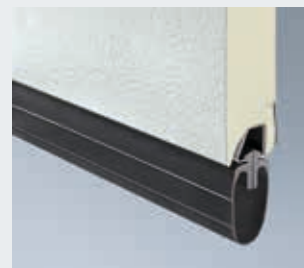

Glazing S0

Glazing S2

Only from Hörmann

Hörmann M-ribbed sectional doors are available up to 6000 mm wide and up to 3000 mm high.

Maintenance-free quality door operator

For your own safety, security and convenience, all of our sectional garage doors come with a door operator, photocell and hand transmitter. It is virtually maintenance-free. Our highly sensitive closing edge safety device and the additional photocell protects homeowners from accidents and prevents damage to property.

The door sections

The door sections are urethane foam filled, reducing the loss of conditioned air and increasing your energy savings.

Finger-trap protection is on the outside and inside of the sections and along the hinges

The unique shape of the door sections ensures there are no crush zones, neither between the sections nor in the region of the hinges.

Bottom seal

Thanks to its large-sized profile lip, the bottom seal can easily accommodate slight irregularities in the floor.